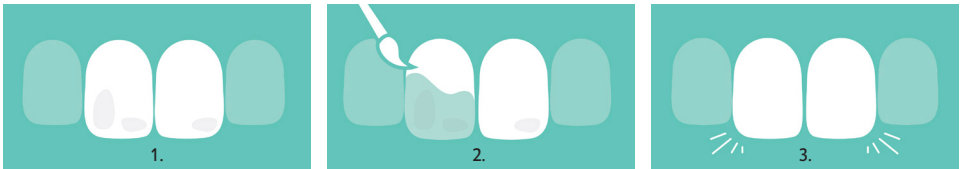

Icon Smooth Surface

Remove white spots in one visit, with no drilling!

Early tooth decay on the smooth surface of a tooth is usually detected visually. It often appears as a chalky white spot(s) that can alter the appearance of your teeth. These white spots also commonly appear on teeth after orthodontic treatment.

No drilling or anesthesia is needed to cosmetically remove white spots with Icon. And, unlike other treatments, you only need to make one visit to the dentist!

White spots before Icon treatment.

After Icon treatment, the beautiful, natural look of the treated teeth are restored!

How it works

Icon Proximal

1. Before treatment, early tooth decay between the teeth can be treated before the need to drill and fill
2. After being prepared with an etching gel, liquid resin is applied, which penetrates into the porous tooth tissue where it cures under light
3. The porous tissue is filled and blocks the progression of the decay

Icon Smooth Surface

1. Before treatment, early tooth decay, fluorosis or enamel developmental defects have caused tooth discoloration
2. After being prepared with an etching gel, liquid resin is applied, which penetrates into the porous tooth tissue where it cures under light
3. The porous tissue is filled and the infiltrated area takes on the appearance of surrounding healthy enamel